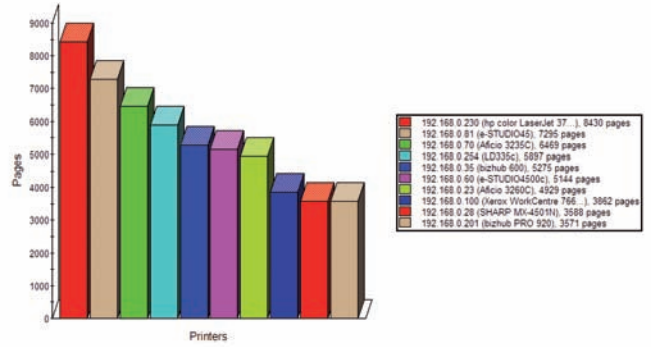

IP Address	Name	Serial	Total Change	Color Change	Mono Change	Fax Change	Cost Change	Merge
192.168.0.13	SHARP AR-C260P	45012013	1595	0	1595		$31.700	Match
192.168.0.19	hp LaserJet 4300	CNCD067830	1816		1816		$95.950	Match
192.168.0.21	Xerox WorkCentre Pro 275, v1	UTU827676E	1337		1337		$26.740	Match
192.168.0.23	Alicia 3200C	K5951200161	4929	2438	2491		$293.620	Match
192.168.0.28	SHARP MX-4501N	6503487200	3588	2116	1472		$241.040	Match
192.168.0.35	bizhub 600		5275		5275		$105.500	Match
192.168.0.46	HP LaserJet 5	S4601LF11E4	1652		1652		$62.600	Match
192.168.0.47	bizhub PRO 920		1542		1542		$30.840	Match
192.168.0.49	Phaser 5550CP	WYP039375	1958	925	1033		$30.990	Match
192.168.0.50	HP LaserJet 4050 Series	USB8060003	725		725		$36.250	Match
192.168.0.54	XEROX WorkCentre 24 v. 3. 1. 0 - Printer		1595		1595		$31.700	Match
192.168.0.55	e-STUDIO45	GL0000C0811302	2301		2301		$46.020	Match
192.168.0.57	SHARP MX-C200N	6505726400	2721	1094	1627		$141.960	Match
192.168.0.60	e-STUDIO4500c	JM610120	5144	2256	2888		$283.360	Match
192.168.0.62	bizhub 600		2413		2413		$48.260	Match
192.168.0.65	HP LaserJet 4050 Series	USCC116070	1787		1787		$69.350	Match
192.168.0.67	hp LaserJet 4250	CNGXF80306	921		921		$46.050	Match
192.168.0.68	DiDi10		210		210		$4.200	Match
192.168.0.70	Alicia 3235C	K5051200062	6469	4250	2219		$460.380	Match
192.168.0.73	hp color LaserJet 5500	JPGR003988	1667	837	830		$167.050	Match
192.168.0.75	Sharp AR-S07S507	650522600	1720	0	1720		$34.400	Match
192.168.0.79	TOSHIBA e-STUDIO40P	41LW980	1458		1458		$29.160	Match
192.168.0.81	e-STUDIO45	GL1010	7295		7295		$145.900	Match
192.168.0.82	HP LaserJet 4000 Series	USEF074832	1864		1864		$93.200	Match
192.168.0.84	HP LaserJet 9000 Series	JPHHP06939	2925		2925		$87.750	Match
192.168.0.88	Lexmark C534	K50P038	2730	664	2066		$107.720	Match
192.168.0.92	bizhub C352		1459		1459		$29.180	Match
192.168.0.95	hp LaserJet 4250	CN6C49507K	1911		1911		$95.550	Match
192.168.0.97	TOSHIBA e-STUDIO360CP	32R19J5	1211	0	1211		$24.220	Match
192.168.0.100	Xerox WorkCentre 7665, v1	VDRS39470	3882	2060	1802		$242.040	Match
192.168.0.107	Sharp AR-337S332	1650018X00	2662		2662		$53.240	Match

RAK v2 includes a powerful and flexible reporting tool to assign costs per page and generate reports comparing current and previous readings. These reports are generated via an intuitive interface (which can be personalised according to user needs) and data can be exported in CSV formats.

INFORMATION DISCOVERED

Device status	Serial number
Toner levels	IP address
Page count	MAC Address
Colour vs mono conts	Device description
Print vs copy counts	Asset number
Scan/fax counts	Location

Product performances are referred to an appropriate use under optimal conditions. With the right to change technical specifications. The registered trademarks are the property of their respective owners. Rapid Assessment Key v2 is distributed by Olivetti S.p.A. (06/09) - Code: 27213-00